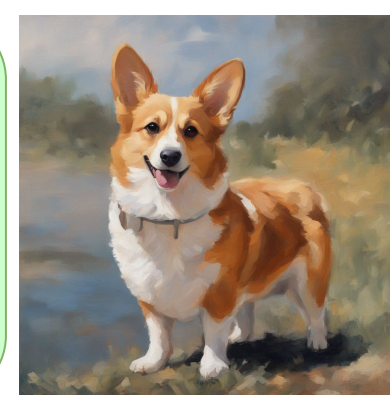

### Concept customization & visual pointing

photo of the object pointed by the blue arrow, and a brown corgi dog

### Visual attribute referring

Cartoon drawing of Mr Bean playing tennis, with the same cloth and pose as in the given image

### Style transfer

painting of a corgi dog with style similar to this one in the image

### Opposite style transfer

painting of a corgi dog with style different from this one in the image